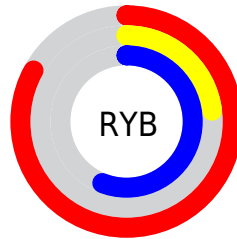

Red (83%)

Yellow (23%)

Blue (56%)