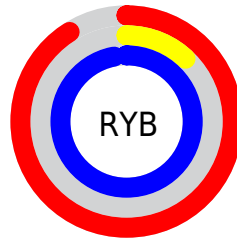

- Red (91%)
- Yellow (12%)
- Blue (97%)