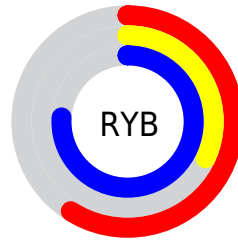

- Red (59%)
- Yellow (32%)
- Blue (76%)