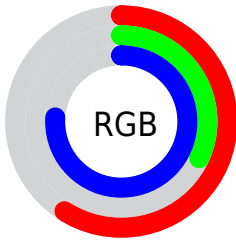

Distribution

- Red (59%)
- Green (32%)
- Blue (76%)