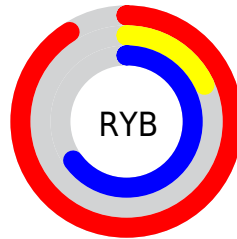

Details

The YUV color **116.1800, 24.5613, 102.4511** is a dark color, and the websafe version is hex **CC0099**. The color can be described as middle washed rose. A complement of this color would be **163.8200, -24.5613, -102.4511**, and the grayscale version is **116.0000, 0.0000, 0.0000**.

A 20% lighter version of the original color is **168.3570, 25.9530, 75.9859**, and **64.4240, 24.4410, 94.3442** is the 20% darker color. If you saturate the color by 10%, you get **101.7670, 27.7229, 115.0913**, and if you desaturate by 10%, it is **130.5930, 21.3997, 89.8109**.

Distribution

Red (91%)

Green (18%)

Blue (65%)

Red (91%)

Yellow (18%)

Blue (65%)

Cyan (0%)