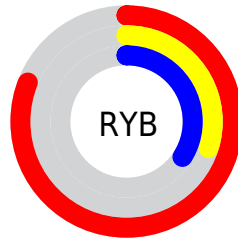

Details

The YUV color **116.4230, -14.5055, 79.4360** is a dark color, and the websafe version is hex **CC6666**. The color can be described as dark muted red. A complement of this color would be **166.5770, 14.5055, -79.4360**, and the grayscale version is **117.0000, 0.0000, 0.0000**.

A 20% lighter version of the original color is **168.7600, -15.6577, 75.6325**, and **55.1980, -6.5066, 80.5104** is the 20% darker color. If you saturate the color by 10%, you get **101.9300, -16.7275, 92.1464**, and if you desaturate by 10%, it is **130.9160, -12.2836, 66.7257**.

Distribution

Red (81%)

Green (30%)

Blue (34%)

Red (81%)

Yellow (30%)

Blue (34%)

Cyan (0%)