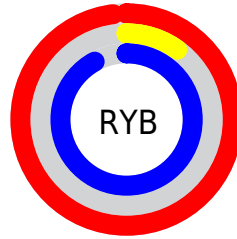

- Red (98%)
- Yellow (10%)
- Blue (92%)