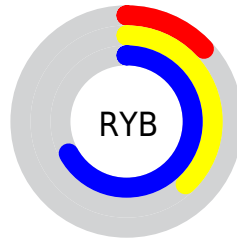

- Red (13%)
- Yellow (38%)
- Blue (67%)