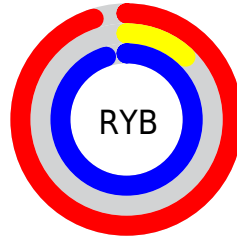

- Red (95%)
- Yellow (12%)
- Blue (95%)