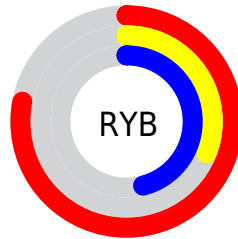

Details

The YUV color **118.9130, -0.9431, 69.3593** is a dark color, and the websafe version is hex **CC3366**. The color can be described as dark muted rose. A complement of this color would be **158.0870, 0.9431, -69.3593**, and the grayscale version is **119.0000, 0.0000, 0.0000**.

A 20% lighter version of the original color is **173.5820, -2.2589, 71.4036**, and **60.8790, 4.0037, 69.3891** is the 20% darker color. If you saturate the color by 10%, you get **105.6910, -0.8337, 80.9550**, and if you desaturate by 10%, it is **132.1350, -1.0526, 57.7636**.

Distribution

Red (78%)

Green (31%)

Blue (46%)

Red (78%)

Yellow (31%)

Blue (46%)

Cyan (0%)