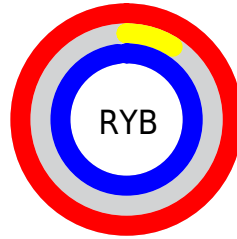

- Red (100%)
- Yellow (9%)
- Blue (98%)