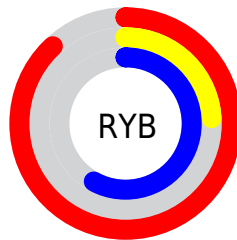

Details

The YUV color **119.0680, 14.2635, 92.0254** is a dark color, and the websafe version is hex **CC3399**. The color can be described as middle washed rose. A complement of this color would be **164.9320, -14.2635, -92.0254**, and the grayscale version is **119.0000, 0.0000, 0.0000**.

A 20% lighter version of the original color is **170.3000, 15.6281, 74.2819**, and **60.0940, 18.1947, 91.1256** is the 20% darker color. If you saturate the color by 10%, you get **105.0140, 16.2621, 104.3507**, and if you desaturate by 10%, it is **133.1220, 12.2649, 79.7000**.

Distribution

Red (88%)

Green (24%)

Blue (58%)

Red (88%)

Yellow (24%)

Blue (58%)

Cyan (0%)