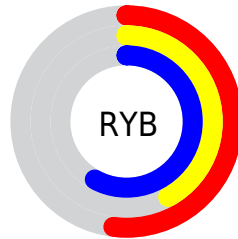

Details

The YUV color **119.1490, 14.2235, 11.2703** is a dark color, and the websafe version is hex **996699**. A complement of this color would be **135.8510, -14.2235, -11.2703**, and the grayscale version is **119.0000, 0.0000, 0.0000**.

A 20% lighter version of the original color is **171.6760, 14.9497, 11.6851**, and **70.2090, 13.2080, 10.3407** is the 20% darker color. If you saturate the color by 10%, you get **108.5500, 19.4489, 15.3037**, and if you desaturate by 10%, it is **129.7480, 8.9982, 7.2370**.

Distribution

Red (52%)

Green (42%)

Blue (58%)

Red (52%)

Yellow (42%)

Blue (58%)

Cyan (11%)

Magenta (28%)

Yellow (0%)

Black (42%)

Cyan (48%)

Magenta (58%)

Yellow (42%)

Brightness & Saturation Gradients

These gradients show how the YUV color 119.1490, 14.2235, 11.2703 changes by changing the brightness by 10 percent. The first figure shows a shift by +10% for each color and the second figure -10%.