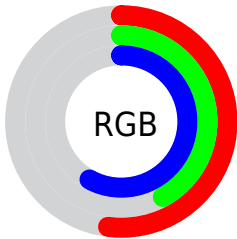

Distribution

Red (52%)

Green (42%)

Blue (58%)