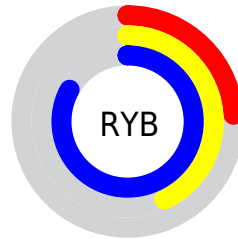

Details

The YUV color **119.3040, 45.6991, -51.1326** is a dark color, and the websafe version is hex **3399FF**. The color can be described as middle muted azure. A complement of this color would be **153.6960, -45.6991, 51.1326**, and the grayscale version is **119.0000, 0.0000, 0.0000**.

A 20% lighter version of the original color is **174.4530, 39.7097, -43.3703**, and **66.0320, 44.8472, -57.9101** is the 20% darker color. If you saturate the color by 10%, you get **106.5680, 51.9780, -58.3801**, and if you desaturate by 10%, it is **132.0400, 39.4203, -43.8851**.

Distribution

Red (24%)

Green (51%)

Blue (83%)

Red (24%)

Yellow (43%)

Blue (83%)

Cyan (71%)