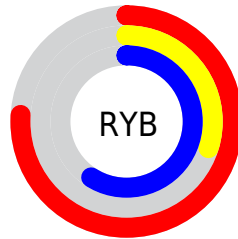

- Red (76%)
- Yellow (30%)
- Blue (59%)