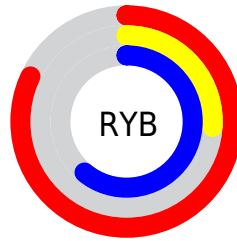

Details

The YUV color **119.6040, 17.9432, 78.4003** is a dark color, and the websafe version is hex **CC3399**. The color can be described as middle muted rose. A complement of this color would be **156.3960, -17.9432, -78.4003**, and the grayscale version is **119.0000, 0.0000, 0.0000**.

A 20% lighter version of the original color is **173.6740, 18.4017, 71.3229**, and **57.1190, 23.6053, 82.3336** is the 20% darker color. If you saturate the color by 10%, you get **106.3650, 20.5261, 90.0109**, and if you desaturate by 10%, it is **132.8430, 15.3604, 66.7897**.

Distribution

Red (82%)

Green (26%)

Blue (61%)

Red (82%)

Yellow (26%)

Blue (61%)

Cyan (0%)