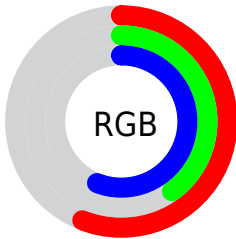

Distribution

- Red (56%)
- Green (40%)
- Blue (56%)