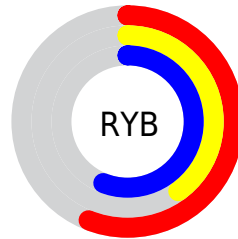

- Red (56%)
- Yellow (40%)
- Blue (56%)