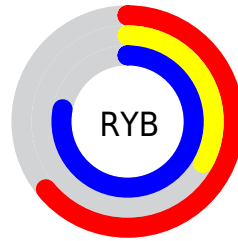

- Red (64%)
- Yellow (33%)
- Blue (78%)