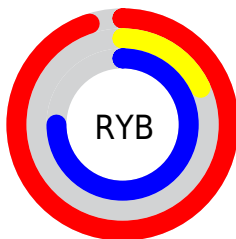

- Red (95%)
- Yellow (18%)
- Blue (75%)