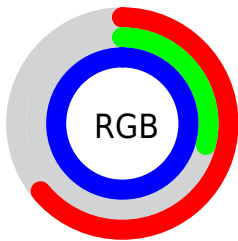

Distribution

- Red (64%)
- Green (29%)
- Blue (100%)