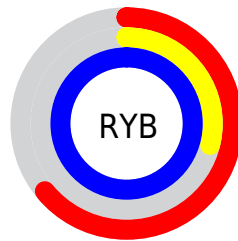

- Red (64%)
- Yellow (29%)
- Blue (100%)