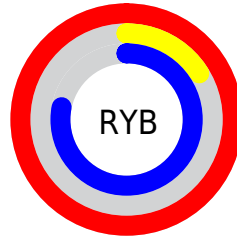

Details

The YUV color **122.8840, 37.0322, 115.8657** is a light color, and the websafe version is hex **FF33CC**. The color can be described as light washed magenta. A complement of this color would be **173.1160, -37.0322, -115.8657**, and the grayscale version is **122.0000, 0.0000, 0.0000**.

A 20% lighter version of the original color is **172.8200, 40.5147, 72.0719**, and **74.1230, 34.4494, 104.2551** is the 20% darker color. If you saturate the color by 10%, you get **107.4110, 41.2094, 129.4356**, and if you desaturate by 10%, it is **138.3570, 32.8550, 102.2959**.

Distribution

Red (100%)

Green (16%)

Blue (78%)

Red (100%)

Yellow (16%)

Blue (78%)

Cyan (0%)