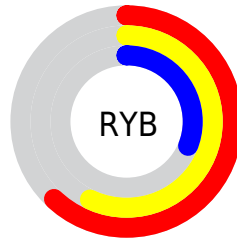

- Red (62%)
- Yellow (57%)
- Blue (31%)