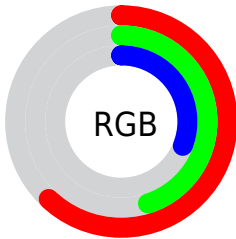

Distribution

- Red (62%)
- Green (45%)
- Blue (31%)