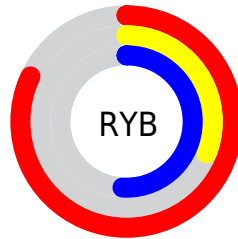

- Red (82%)
- Yellow (31%)
- Blue (51%)