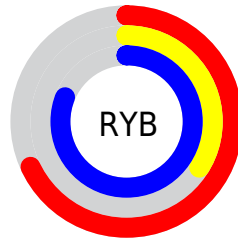

- Red (68%)
- Yellow (34%)
- Blue (81%)