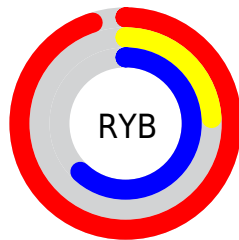

Details

The YUV color **126.4760, 15.5413, 102.1915** is a light color, and the websafe version is hex **FF3399**. The color can be described as light washed rose. A complement of this color would be **177.5240, -15.5413, -102.1915**, and the grayscale version is **126.0000, 0.0000, 0.0000**.

A 20% lighter version of the original color is **173.3150, 19.5647, 71.6377**, and **66.6160, 19.9093, 101.1918** is the 20% darker color. If you saturate the color by 10%, you get **111.1340, 17.6819, 115.6465**, and if you desaturate by 10%, it is **141.8180, 13.4007, 88.7366**.

Distribution

Red (95%)

Green (24%)

Blue (62%)

Red (95%)

Yellow (24%)

Blue (62%)

Cyan (0%)