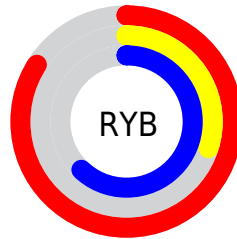

- Red (84%)
- Yellow (30%)
- Blue (62%)