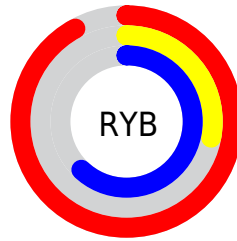

Details

The YUV color **130.3560, 14.1215, 90.8958** is a light color, and the websafe version is hex **CC3399**. The color can be described as light muted rose. A complement of this color would be **175.6440, -14.1215, -90.8958**, and the grayscale version is **130.0000, 0.0000, 0.0000**.

A 20% lighter version of the original color is **177.5380, 17.9758, 67.9342**, and **64.3380, 21.5254, 96.1736** is the 20% darker color. If you saturate the color by 10%, you get **115.6010, 15.9727, 103.8359**, and if you desaturate by 10%, it is **145.1110, 12.2703, 77.9557**.

Distribution

Red (92%)

Green (28%)

Blue (62%)

Red (92%)

Yellow (28%)

Blue (62%)

Cyan (0%)