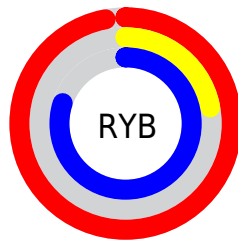

Red (97%)

Yellow (22%)

Blue (80%)