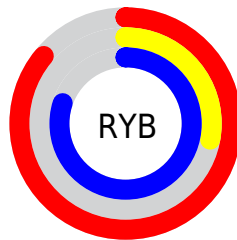

Red (86%)

Yellow (28%)

Blue (80%)