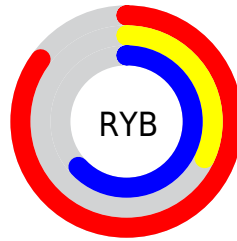

- Red (85%)
- Yellow (32%)
- Blue (63%)