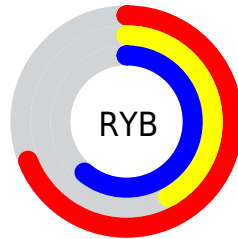

- Red (69%)
- Yellow (42%)
- Blue (61%)