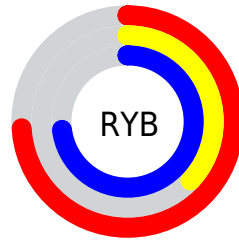

Details

The YUV color **133.2950, 26.4766, 47.9763** is a light color, and the websafe version is hex **CC66CC**. A complement of this color would be **149.7050, -26.4766, -47.9763**, and the grayscale version is **133.0000, 0.0000, 0.0000**.

A 20% lighter version of the original color is **188.7190, 26.7605, 50.2354**, and **78.6970, 26.7714, 46.7467** is the 20% darker color. If you saturate the color by 10%, you get **122.1420, 31.9750, 57.7575**, and if you desaturate by 10%, it is **144.4480, 20.9781, 38.1951**.

Distribution

Red (74%)

Green (37%)

Blue (73%)

Red (74%)

Yellow (37%)

Blue (73%)

Cyan (0%)