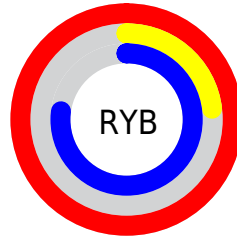

Details

The YUV color **133.3360, 31.3864, 106.6993** is a light color, and the websafe version is hex **FF33CC**. The color can be described as light washed magenta. A complement of this color would be **180.6640, -31.3864, -106.6993**, and the grayscale version is **133.0000, 0.0000, 0.0000**.

A 20% lighter version of the original color is **178.5760, 37.1840, 67.0238**, and **74.3080, 33.8652, 104.9699** is the 20% darker color. If you saturate the color by 10%, you get **117.1620, 35.4161, 120.8839**, and if you desaturate by 10%, it is **149.5100, 27.3566, 92.5147**.

Distribution

Red (100%)

Green (23%)

Blue (77%)

Red (100%)

Yellow (23%)

Blue (77%)

Cyan (0%)