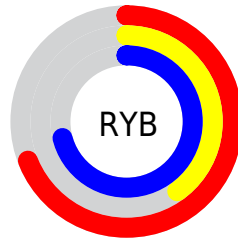

- Red (69%)
- Yellow (40%)
- Blue (71%)