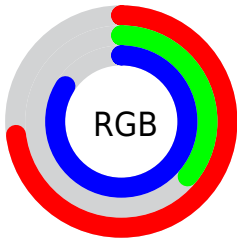

Distribution

- Red (73%)
- Green (36%)
- Blue (84%)