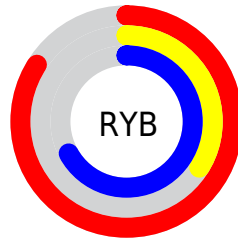

- Red (84%)
- Yellow (34%)
- Blue (67%)