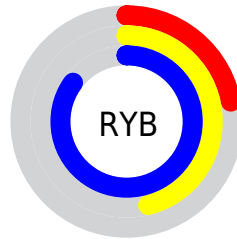

- Red (22%)
- Yellow (46%)
- Blue (85%)