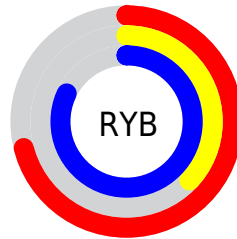

- Red (71%)
- Yellow (37%)
- Blue (82%)