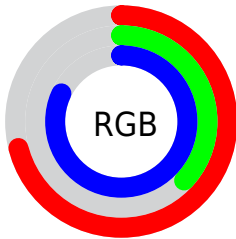

Distribution

- Red (71%)
- Green (37%)
- Blue (82%)