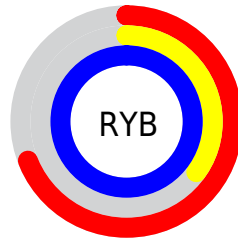

- Red (69%)
- Yellow (35%)
- Blue (100%)