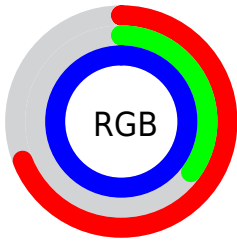

Distribution

- Red (69%)
- Green (35%)
- Blue (100%)