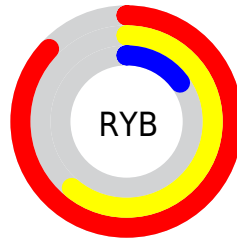

- Red (87%)
- Yellow (61%)
- Blue (15%)