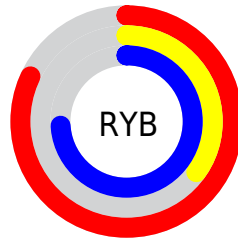

- Red (82%)
- Yellow (35%)
- Blue (74%)