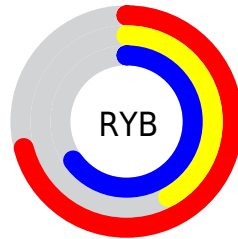

- Red (71%)
- Yellow (42%)
- Blue (65%)