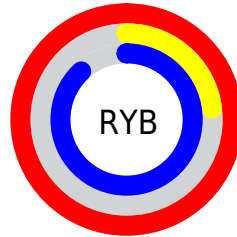

Details

The YUV color **136.4140, 43.1799, 103.9999** is a light color, and the websafe version is hex **FF00CC**. The color can be described as light washed magenta. A complement of this color would be **177.5860, -43.1799, -103.9999**, and the grayscale version is **136.0000, 0.0000, 0.0000**.

A 20% lighter version of the original color is **179.2770, 37.3314, 66.4091**, and **77.1580, 44.7851, 102.4704** is the 20% darker color. If you saturate the color by 10%, you get **120.6960, 48.9569, 117.7846**, and if you desaturate by 10%, it is **152.1320, 37.4029, 90.2152**.

Distribution

Red (100%)

Green (23%)

Blue (88%)

Red (100%)

Yellow (23%)

Blue (88%)

Cyan (0%)