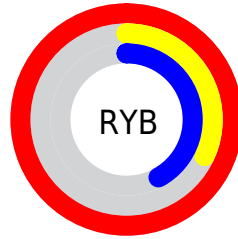

Details

The YUV color **136.5770, -14.5815, 103.8570** is a dark color, and the websafe version is hex **FF3366**. The color can be described as middle muted rose. A complement of this color would be **200.4230, 14.5815, -103.8570**, and the grayscale version is **137.0000, 0.0000, 0.0000**.

A 20% lighter version of the original color is **177.0240, -9.3788, 68.3850**, and **64.2480, -2.0943, 112.0385** is the 20% darker color. If you saturate the color by 10%, you get **119.3940, -16.9562, 118.9265**, and if you desaturate by 10%, it is **153.7600, -12.2067, 88.7875**.

Distribution

Red (100%)

Green (32%)

Blue (42%)

Red (100%)

Yellow (32%)

Blue (42%)

Cyan (0%)