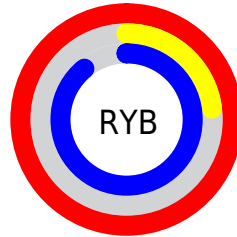

Red (100%)

Yellow (23%)

Blue (89%)