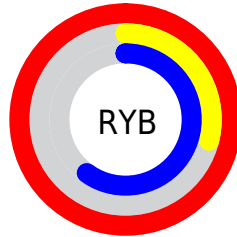

- Red (100%)
- Yellow (29%)
- Blue (60%)