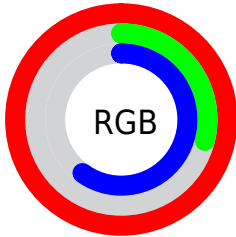

Distribution

- Red (100%)
- Green (29%)
- Blue (60%)