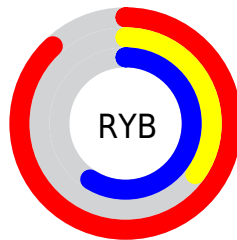

- Red (88%)
- Yellow (35%)
- Blue (59%)