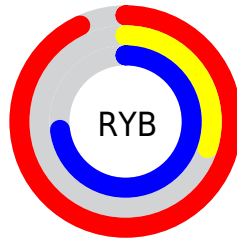

- Red (93%)
- Yellow (30%)
- Blue (73%)