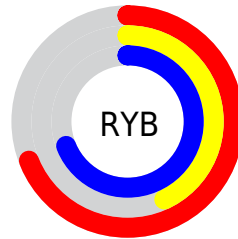

Details

The YUV color **136.8450, 18.8104, 33.4619** is a dark color, and the websafe version is hex **996699**. A complement of this color would be **148.1550, -18.8104, -33.4619**, and the grayscale version is **137.0000, 0.0000, 0.0000**.

A 20% lighter version of the original color is **191.3830, 19.5312, 35.6211**, and **85.3070, 18.0896, 31.3028** is the 20% darker color. If you saturate the color by 10%, you get **126.8660, 23.7301, 42.2135**, and if you desaturate by 10%, it is **147.4110, 13.6014, 24.1956**.

Distribution

Red (69%)

Green (43%)

Blue (69%)

Red (69%)

Yellow (43%)

Blue (69%)

Cyan (0%)