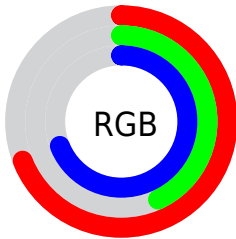

Distribution

Red (69%)

Green (43%)

Blue (69%)