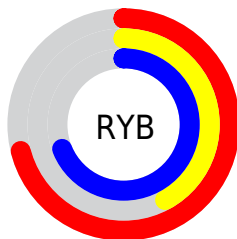

- Red (71%)
- Yellow (42%)
- Blue (69%)