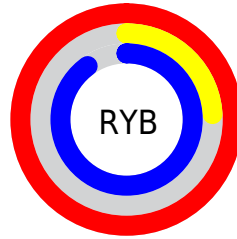

Details

The YUV color **138.1580, 44.7851, 102.4704** is a light color, and the websafe version is hex **FF00CC**. The color can be described as light washed magenta. A complement of this color would be **177.8420, -44.7851, -102.4704**, and the grayscale version is **138.0000, 0.0000, 0.0000**.

A 20% lighter version of the original color is **180.4510, 36.7527, 65.3795**, and **77.7280, 46.9691, 101.9705** is the 20% darker color. If you saturate the color by 10%, you get **122.5540, 50.9989, 116.1551**, and if you desaturate by 10%, it is **153.7620, 38.5713, 88.7857**.

Distribution

Red (100%)

Green (24%)

Blue (90%)

Red (100%)

Yellow (24%)

Blue (90%)

Cyan (0%)